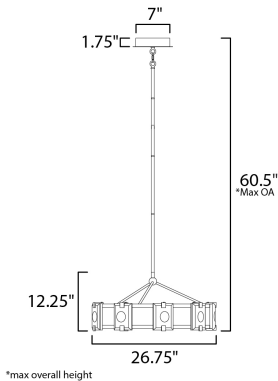

ADDITIONAL

ADJUSTABLE
SLOPE: 90
RATED LIFE 20000 Hours
OPERATING TEMPERATURE:
-20°C (-4°F), 40°C (104°F)

MEASUREMENTS

DIMENSION : 26.75" L x 26.75" W x 12.25" H
MAX OAH : 60.5" OAH
CANOPY : 7" W x 1.75" H x 7" L
HANGING WEIGHT : 22.71 lb

LAMPING

INPUT VOLTAGE : 120-277V
LUMENS : 3,535 Rated (2,430 Del.)
BULB : 9 x 6W LED PCB Integrated , 54W Total
BULB INCLUDED : (Integrated)
DIMMABLE : Triac CL
CRI : 90 CRI
COLOR_TEMP : 3000K

*max overall height